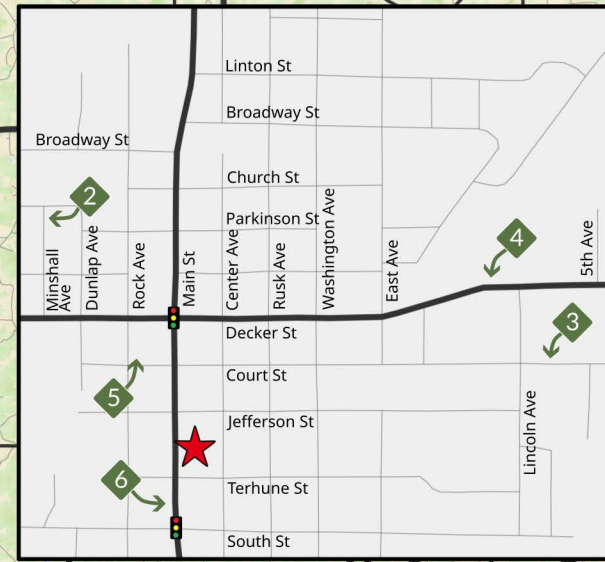

- ★ **VIVA Gallery/Information Center**
217 South Main St, Viroqua
- 1 **Deb Munson Studio**
W732 State Hwy 162, Stoddard
- 2 **Cheesebro Pottery**
335 Minshall Ave, Viroqua
- 3 **One Eyed Cat Ceramics**
730 E Court St, Viroqua
- 4 **dy Pottery**
646 E Decker St, Viroqua
- 5 **R. Rothweiler Furniture**
118 ½ W Court St, Viroqua
- 6 **Kathie Wheeler Fine Art**
304 S Main St, Viroqua
- 7 **Nan Marshall Designs**
E7904 Maple Dale Rd, Viroqua
- 8 **Bad Axe Woodworking/Liberty Pole Store**
S6685 State Hwy 27, Viroqua
- 9 **Viewpoint Farm Fibers**
10685 Viewpoint Dr, Soldiers Grove
- 10 **Joseph Schwarte Furniture**
48498 Opal's Ln, Gays Mills
- 11 **Charna Pottery/Keewaydin Farms**
15270 Haucke Ln, Viola
- 12 **Diane Brown Ceramics**
12577 River Dr, Viola
- 13 **The Nature Of Things**
S5706 County Rd SS, Viola
- 14 **Heavy Duty Press**
E10650 Old Hwy 56, Liberty
- 15 **Pierce Hill Pottery**
E9070 Pierce Hill Rd, Viroqua
- 16 **Avalanche Looms**
S3566 County Rd S, Viroqua
- 17 **Weave the Day**
S2545 County Rd S, Westby
- 18 **Created 2 Give**
N884 Cornell Rd, Coon Valley

Find food & lodging through our online artist & sponsor map: tiny.cc/wrat25

0 1 2 3 4 5 mi.

Basemap: ©MapTiler ©OpenStreetMap contributors